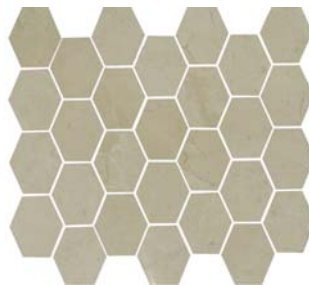

Vanity

SCAN FOR
PRICE
&
SPECS

A stretched octagonal shape sets this unique natural stone mosaic apart. 3 colors in beautiful natural tones. Cut from a slab of marble, each sheet covers approx 11"x13" and fits together seamless to the next.

Hexagon Mosaic

Lagos Gris 102-01722-8

Crema Marfil 102-01721-7

Valencia 102-01723-9

T E C H N I C A L

General Specification

Material: Marble
Intended Use: Floor & Wall

Hexagon Mosaic

Box Qty: 10 sheets
Coverage: 0.99 sqft/sheet
Sheet Size: 11" x 13"

This is a natural product. It is recommended to seal it. It can be sealed with an enhancing sealer that brings out more colour, or a natural look sealer that retains the dry look of the stone. Colors are for reference only. Please verify with actual sample. Pricing and specification may change without notice. Sizes shown in inches and are approximate.