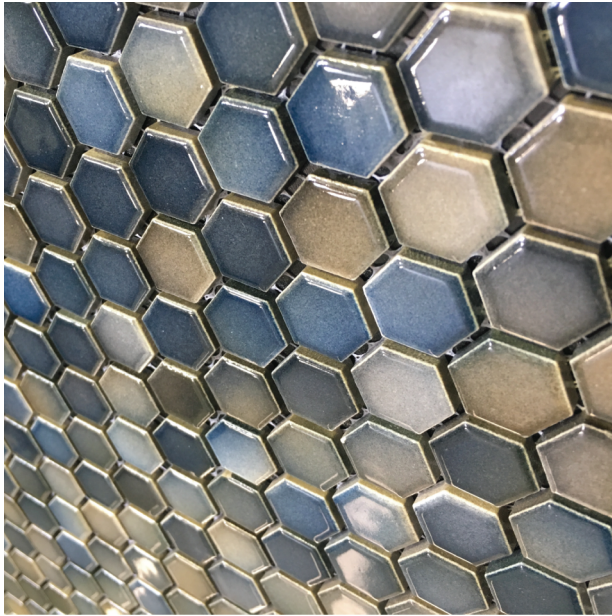

Sterling Hex

SCAN FOR
PRICE
&
SPECS

The classic hexagon mosaic has been given a colourful update with the fantastic Sterling series. Available in three beautiful blends: Tawny Steel, Platinum Blue, and Dark Titanium, this series would make an excellent feature tile alongside a wide variety of tile choices.

Mini Hexagon Mosaic

Dark Titanium 101-00575-1

Platinum Blue 101-00573-9

Tawny Steel 101-00574-5

T E C H N I C A L

Mini Hexagon Mosaic

Box Qty: 11 Sheets

Coverage: 0.918 sqft/sheet

Sheet Size: 11.5" x 11.5"

Colors are for reference only. Please verify with actual sample. Pricing and specification may change without notice. Sizes shown in inches and are approximate.