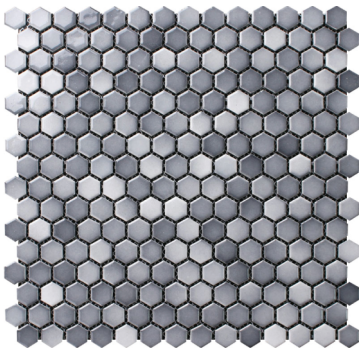

Sterling Hex

SCAN FOR
PRICE
&
SPECS

The classic hexagon mosaic has been given a colourful update with the fantastic Sterling series. Available in three beautiful blends: Tawny Steel, Platinum Blue, and Dark Titanium, this series would make an excellent feature tile alongside a wide variety of tile choices.

Mini Hexagon Mosaic

Dark Titanium 101-00575-1

Platinum Blue 101-00573-9

Tawny Steel 101-00574-5

T E C H N I C A L

Mini Hexagon Mosaic

Box Qty: 11 Sheets

Coverage: 0.918 sqft/sheet

Sheet Size: 11.5" x 11.5"

Colors are for reference only. Please verify with actual sample. Pricing and specification may change without notice. Sizes shown in inches and are approximate.