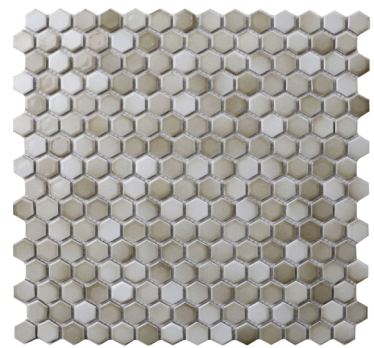

Sterling Hex

SCAN FOR
PRICE
&
SPECS

The classic hexagon mosaic has been given a colourful update with the fantastic Sterling series. Available in three beautiful blends: Tawny Steel, Platinum Blue, and Dark Titanium, this series would make an excellent feature tile alongside a wide variety of tile choices.

Mini Hexagon Mosaic

Dark Titanium 101-00575-1

Platinum Blue 101-00573-9

Tawny Steel 101-00574-5

T E C H N I C A L

Mini Hexagon Mosaic

Box Qty: 11 Sheets

Coverage: 0.918 sqft/sheet

Sheet Size: 11.5" x 11.5"

Colors are for reference only. Please verify with actual sample. Pricing and specification may change without notice. Sizes shown in inches and are approximate.