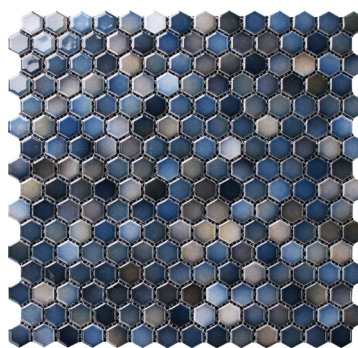

Sterling Hex

SCAN FOR
PRICE
&
SPECS

The classic hexagon mosaic has been given a colourful update with the fantastic Sterling series. Available in three beautiful blends: Tawny Steel, Platinum Blue, and Dark Titanium, this series would make an excellent feature tile alongside a wide variety of tile choices.

Mini Hexagon Mosaic

Dark Titanium 101-00575-1

Platinum Blue 101-00573-9

Tawny Steel 101-00574-5

T E C H N I C A L

Mini Hexagon Mosaic

Box Qty: 11 Sheets

Coverage: 0.918 sqft/sheet

Sheet Size: 11.5" x 11.5"

Colors are for reference only. Please verify with actual sample. Pricing and specification may change without notice. Sizes shown in inches and are approximate.