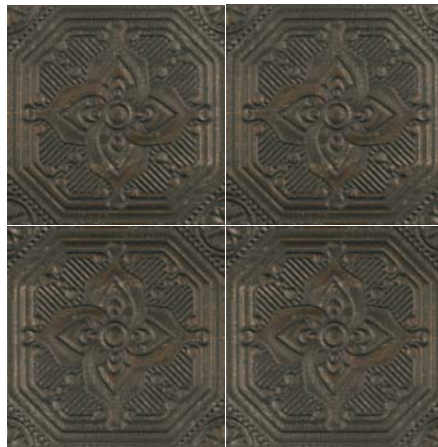

Jewel

SCAN FOR
PRICE
&
SPECS

The Jewel series evokes the look of a historical tin tile but is made of ceramic. This statement tile would be a perfect choice in any traditionally styled room as a unique alternative to wallpaper and other treatments for a feature wall. The 8" x 8" tile is embossed with texture and is available in the beautiful colour Antracita with slight aged copper charm.

8" x 8" Deco

Jewel 101-02739-3

T E C H N I C A L

General Specification

Material: Ceramic
Variation: V1
Intended Use: Wall

8" x 8" Deco

Box Qty: 25
Coverage: 0.444 sqft/pcs

Colors are for reference only. Please verify with actual sample. Pricing and specification may change without notice. Sizes shown in inches and are approximate.