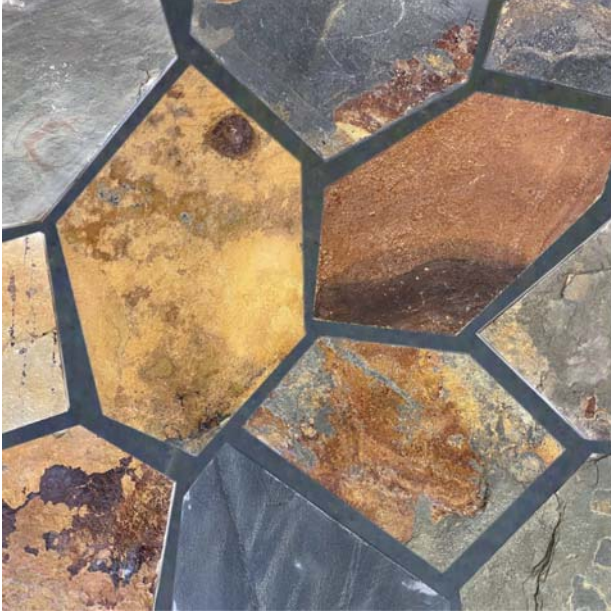

Flagstone

SCAN FOR
PRICE
&
SPECS

The Flagstone series features natural slate tiles cut into a flagstone shape, to give it an earthy, organic look. It is recommended to seal natural stone; seal it with a natural sealer to keep the original lighter look, or seal with an “enhancing sealer” to give it a darker and richer appearance.

18" x 26"

Terra Multi
102-40155-4

Oriental Black
102-40156-8

T E C H N I C A L

General Specification

Material: Natural Stone
Variation: Very High Variation
Intended Use: Floor & Wall

18" x 26"

Box Qty: 4 pcs
Coverage: 2.7sqft/pcs