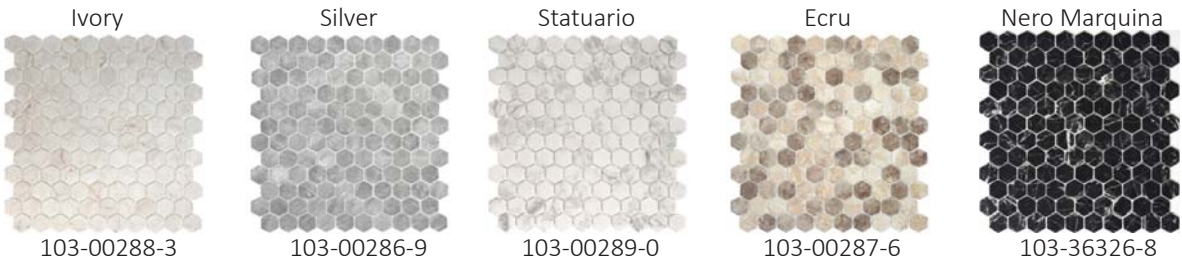

Eco Glass

SCAN FOR
PRICE
&
SPECS

Made of 98% recycled material, the Eco Glass series is a beautiful and environmentally-friendly choice. The hexagon shape of this series gives this 11.5 x 12 mosaic a modern appeal. Available in five colour blends reminiscent of marble, these glass tiles are durable and also rated for light floor use.

Mini Hexagon Mosaic

T E C H N I C A L

General Specification

Material: 98% Recycled Glass
 PEI Rating: 3
 Slip Resistance: DIN 51130:2004:R9
 Intended Use: Wall & Light Floor Use

Mini Hexagon Mosaic

Box Qty: 6 pcs
 Coverage: 0.958 sqft/pcs
 Sheet Size: 11.5" x 12" sheet

Colors are for reference only. Please verify with actual sample. Pricing and specification may change without notice. Sizes shown in inches and are approximate.