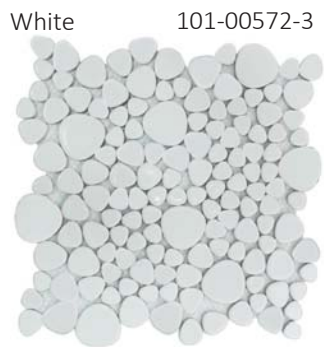

Classic Pebble

SCAN FOR
PRICE
&
SPECS

The Classic Pebble series is a different take on the mosaic pebble trend. Made of porcelain, this mosaic is modern, fun and unique. It is available in 11.5 x 11.5 sheets in three colour options: White, Black and Red. (The Red option is a mix made of assorted red tones.)

Pebble Mosaic (White & Black)

Pebble Mosaic (Red)

T E C H N I C A L

General Specification

Material: Porcelain
Variation: V1
Intended Use: Floor & Wall

Pebble Mosaic

Box Qty: 11 sheets
Coverage: 0.918 sqft/sheet
Sheet Size: 11.5" x 11.5"