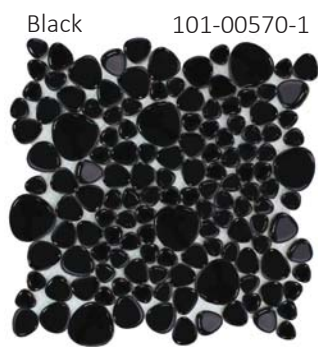

Classic Pebble

SCAN FOR
PRICE
&
SPECS

The Classic Pebble series is a different take on the mosaic pebble trend. Made of porcelain, this mosaic is modern, fun and unique. It is available in 11.5 x 11.5 sheets in three colour options: White, Black and Red. (The Red option is a mix made of assorted red tones.)

Pebble Mosaic (White & Black)

Pebble Mosaic (Red)

T E C H N I C A L

General Specification

Material: Porcelain
Variation: V1
Intended Use: Floor & Wall

Pebble Mosaic

Box Qty: 11 sheets
Coverage: 0.918 sqft/sheet
Sheet Size: 11.5" x 11.5"