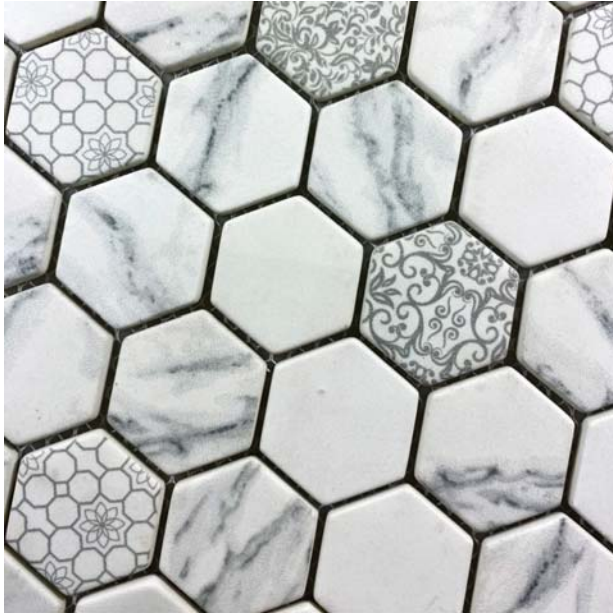

Artwork

SCAN FOR
PRICE
&
SPECS

Make a statement with the Artwork series. Made of glass, this mosaic features some pieces with a marble design and some with unique patterned designs. Rated for light floor use and wall use, it is available in Anthracite and Carrara in 11" x 13".

12" x 12"

Anthracite 103-39929-0

Carrara 103-39928-9

T E C H N I C A L

General Specification

Material: Glass
Variation: V3
Intended Use: Floor (Light Use) & Wall

11" x 13"

Box Qty: 14 pcs
Coverage: 0.993 sqft/pcs