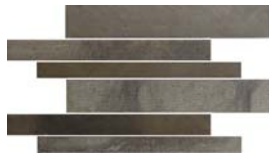

# Antiqua

SCAN FOR  
PRICE  
&  
SPECS

Enjoy the beauty of fine Italian Marble with the Antiqua series. Available in three colours, New Smoke, Jacana and White Cream, this series is elegant and timeless. Available in 3" x 12", 0.65" x 12" pencil, 8.75" x 12" random mosaic and 4" x random split face cladding.

## 3" x 12"

New Smoke 102-00791-6

Jacana 102-00790-8

White Cream 102-00788-4

## 0.65" x 12" Pencil

New Smoke 102-00933-4

Jacana 102-00932-2

White Cream 102-00934-6

## 8.75" x 12" Mosaic

New Smoke 102-00579-4

Jacana 102-00578-8

White Cream 102-00580-8