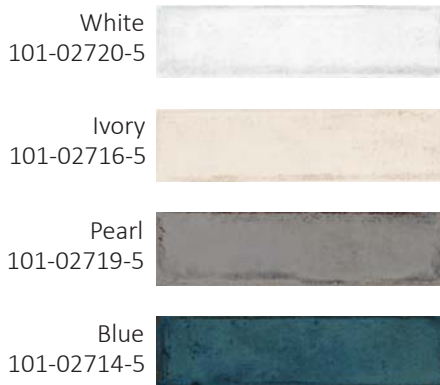

# Alchimia

SCAN FOR  
PRICE  
&  
SPECS

The Alchimia subway tile and pencil feature an aged, handcrafted effect to give this series a warm and rustic look in a 3"x12" tile. It is a classic choice for a backsplash or accent tile and is available in four colours: White, Ivory, Pearl (grey) and Blue. The coordinating 7/8" x 12" pencil is perfect to use for either edging or add unique detail.

## 3" x 12"